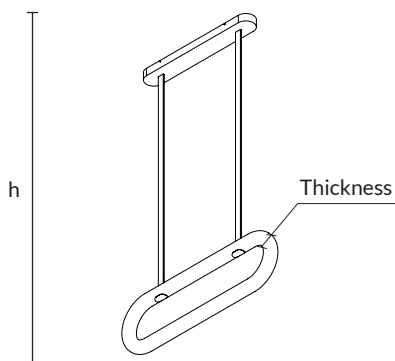

US PRODUCT SHEET

ALTA L1P

AAEALTA US FP Non contractual picture

Alain Ellouz  
.paris

<b>Type</b>	Pendant light Equipped with UL listed components
<b>Environment</b>	Indoor
<b>Material</b>	Alabaster
<b>Suspension system</b>	2 leather straps
<b>Lighting system</b>	LED Strip 9,6W/m (2700K or 3000K) - Dimmable intensity Remote transformer
<b>Voltage</b>	24 V : transformer provided
<b>Wattage</b>	ALTA L1P 120 : 30 W ALTA L1P 180 : 45 W
<b>Source lumens</b>	ALTA L1P 120 : 1910 lm ALTA L1P 180 : 2826 lm
<b>References</b>	ALTA central fixing plate : ALTA L1P 120 : COL-0623 ALTA L1P 180 : COL-0624

## Dimensions :

ALTA	Dimensions	Overall drop h minimum	Overall drop h maximum	Thickness	Weight
L1P120	47,2"x15,7"	21,6"	39,4"	3,1"	44 lb / 20 Kg
L1P180	70,8"x15,7"	21,6"	39,4"	3,1"	61 lb / 28 Kg

2 years warranty. General terms and conditions of sales.

### CENTRAL FIXING PLATE

L1P120 : L32,68" x W4,57" x h1,97"

L1P180 : L40,55" x W4,57" x h1,97"